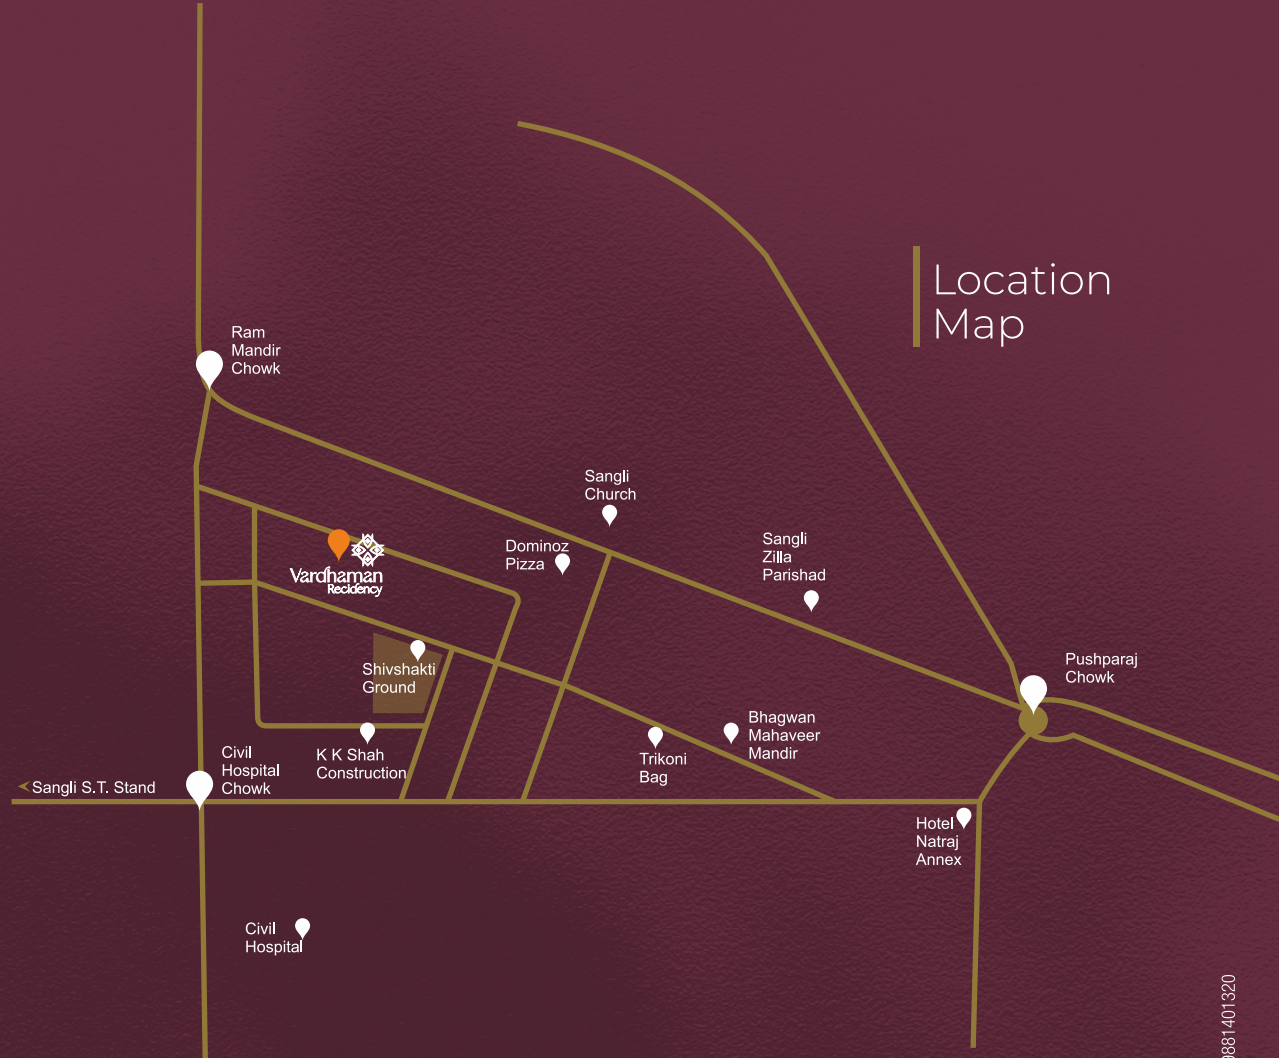

Architect
Ambernath Shinde

RCC Consultant
S V Gharpure

Booking Contact | 9822338827, 9890884288